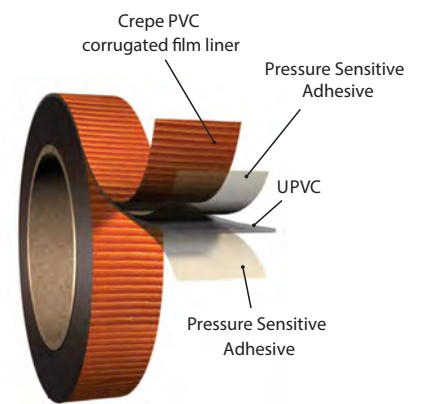

# Solid Mounting Tapes

## Solid Mounting Tapes

The perfect solution for solid and line work.

Constructed with a tough acrylic adhesive.

Available with a crepe PVC corrugated liner that maximises adhesion by eliminating bubbles

Excellent adhesion with no edge lift.

Item	Thickness		Adhesive System	Tape Colour	Carrier Material	Liner Material		Recommended Plate Type	Recommended Applications
	(mm)	(mil)				Type	Colour		
K2505	0.1	5.0	Acrylic	Clear	UPVC	PE laminated Kraft paper	Kraft	Photopolymer	Solid & Line
K2508	0.2	8.0							
K4508	0.2	8.0				Crepe PVC corrugated film	White		
K4512	0.3	12.0					Green		
Y251D	0.2	8.0				Kraft paper	Photopolymer (Super High Bond)		